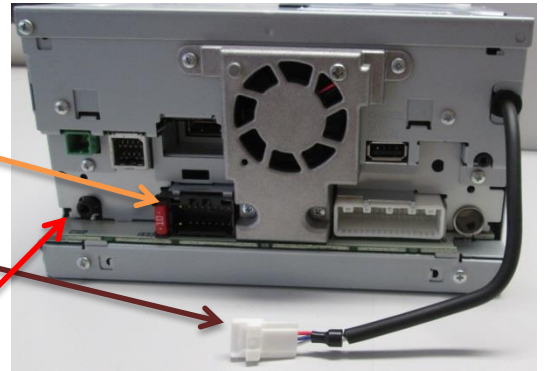

STEERING WHEEL REMOTE CONTROL

Lenkradfernbedienung

Citroën / Peugeot / Fiat
All models with Fakra
(Quadlock) and CANbus

Tools / Werkzeug / Outils / Gereedschap

cramp
Klammer
clip

Nr	BC-Function
2+3	BC start / stop
1	OK
7	BC up »
8	BC down «

Nr	Function
1	Source
2	Skip +
3	Skip -
4	Volume +
5	Volume -
6	Mute
7	Prset +
8	Prset -

functions

climate control

climate control

- mid/high/low
- defrost/ A/C / air circulation
- Temperature values
- air blowing level

PDC

PDC

- front- and backside

switch off climate control

1. ignition off
2. push and hold high beam switch

3. turn on ignition
4. release and push again high beam switch
5. release the high beam switch