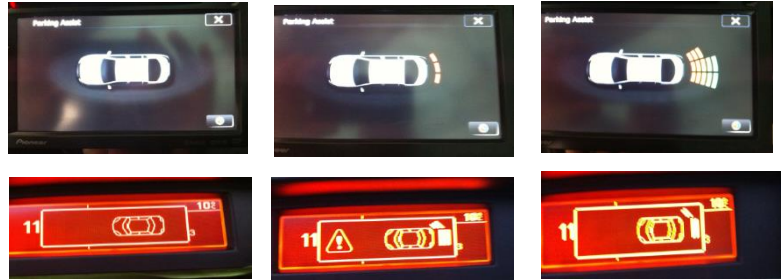

STEERING WHEEL REMOTE CONTROL

Lenkradfernbedienung

Citroën / Peugeot / Fiat
All models with Fakra
(Quadlock) and CANbus

Tools / Werkzeug / Outils / Gereedschap

cramp
Klammer
clip

Nr	BC-Function
2+3	BC start / stop
1	OK
7	BC up »
8	BC down «

Nr	Function
1	Source
2	Skip +
3	Skip -
4	Volume +
5	Volume -
6	Mute
7	Prset +
8	Prset -

functions

climate control

climate control

- mid/high/low
- defrost/ A/C / air circulation
- Temperature values
- air blowing level

PDC

PDC

- front- and backside

switch off climate control

1. ignition off
2. push and hold high beam switch

3. turn on ignition
4. release and push again high beam switch
5. release the high beam switch