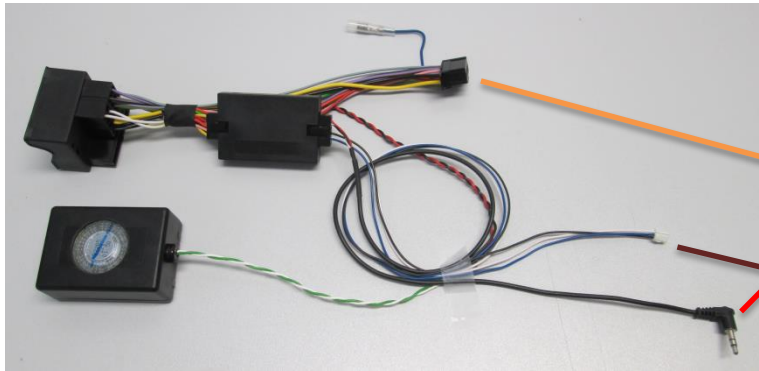

STEERING WHEEL REMOTE CONTROL

Lenkradfernbedienung

Citroën / Peugeot / Fiat
All models with Fakra
(Quadlock) and CANbus

Tools / Werkzeug / Outils / Gereedschap

cramp
Klammer
clip

Nr	BC-Function
2+3	BC start / stop
1	OK
7	BC up »
8	BC down «

Nr	Function
1	Source
2	Skip +
3	Skip -
4	Volume +
5	Volume -
6	Mute
7	Prset +
8	Prset -

functions

climate control

climate control

- mid/high/low
- defrost/ A/C / air circulation
- Temperature values
- air blowing level

PDC

PDC

- front- and backside

switch off climate control

1. ignition off
2. push and hold high beam switch

3. turn on ignition
4. release and push again high beam switch
5. release the high beam switch