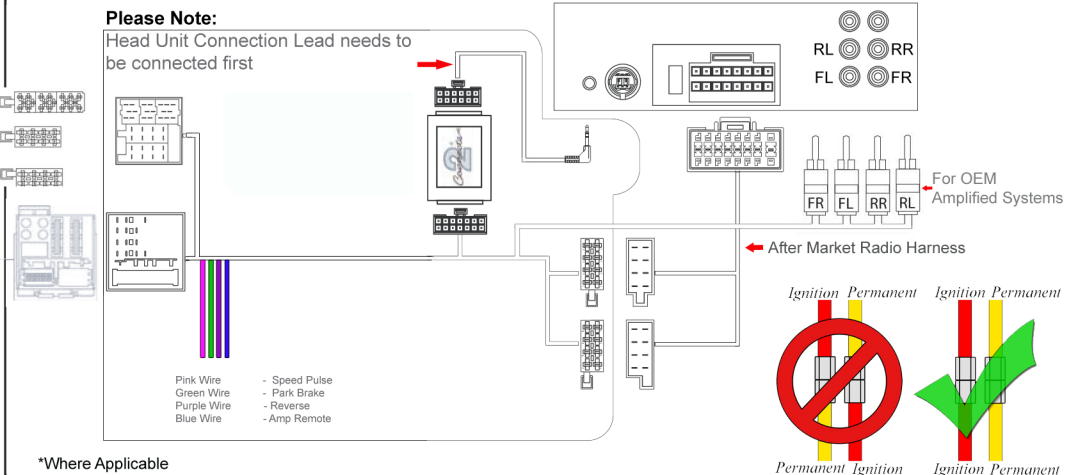

Installation Guide

Part No: CTSAD00C.2 Audi Can-Bus Steering Wheel Control Interface

Vehicle Compatibility:

Vehicles fitted with Concert, Chorus Symphony Head Units
Also maintains amplified Bose Systems.

QuadLock Connector or
ISO Connector

A3	2003>
A4	2001>
A6	2004>
TT	2003>

Steering Wheel Control Functions

* Note All Dates are guide lines only as specifications of vehicles change